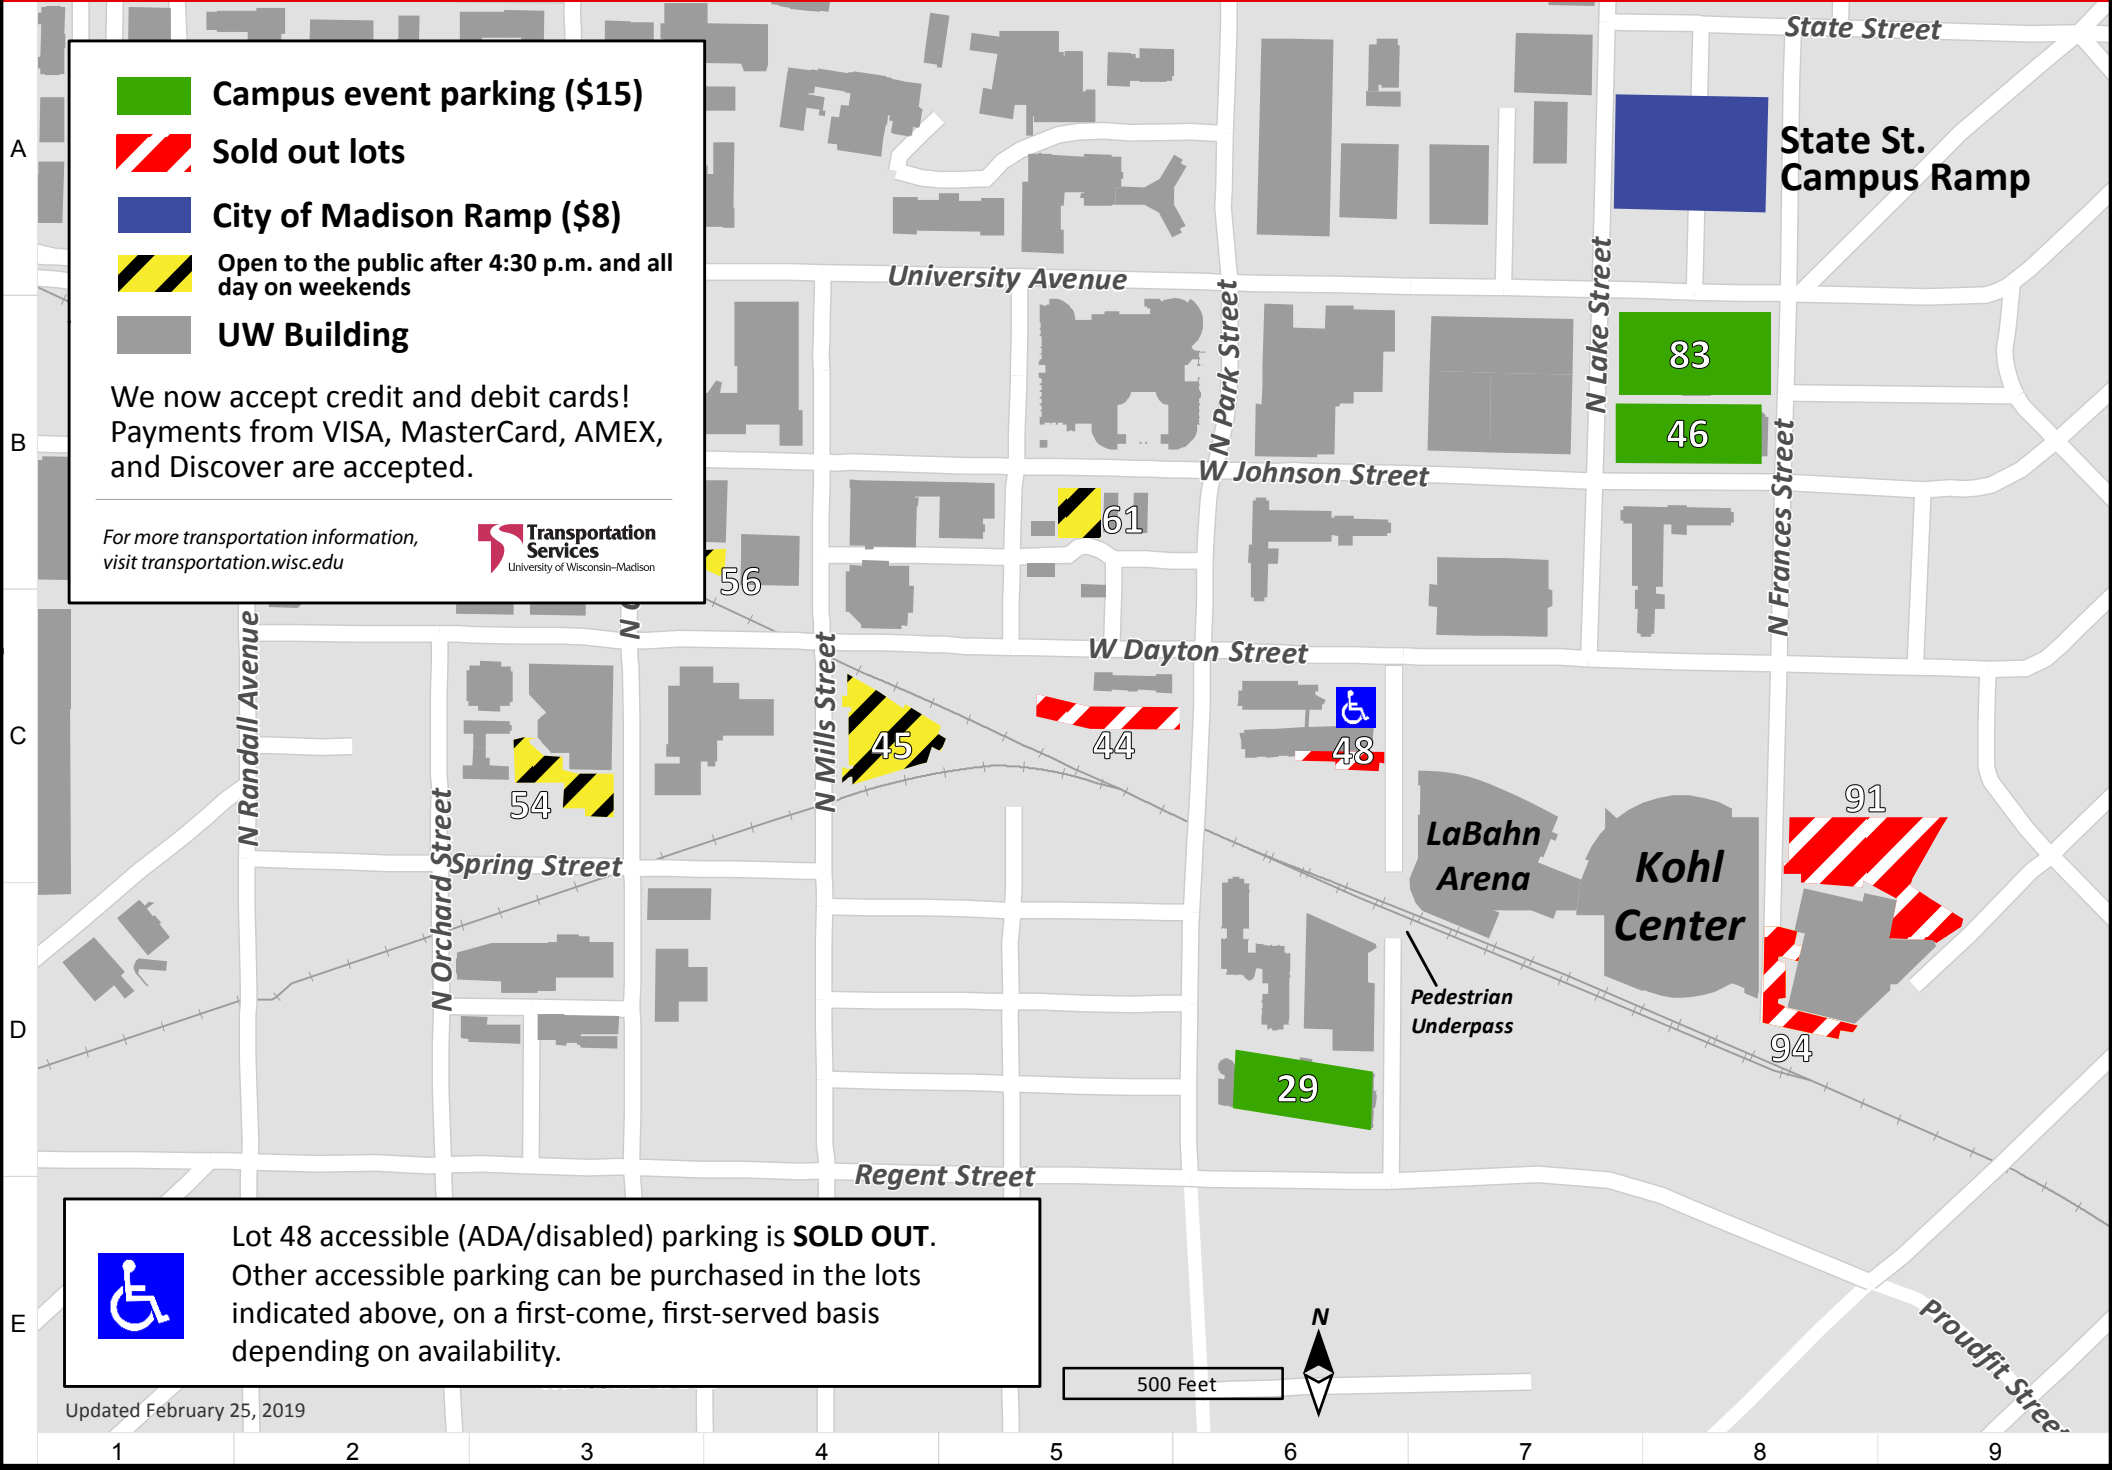

-  **Campus event parking (\$15)**
-  **Sold out lots**
-  **City of Madison Ramp (\$8)**
-  **Open to the public after 4:30 p.m. and all day on weekends**
-  **UW Building**

We now accept credit and debit cards!
Payments from VISA, MasterCard, AMEX, and Discover are accepted.

For more transportation information, visit transportation.wisc.edu

Lot 48 accessible (ADA/disabled) parking is SOLD OUT.
Other accessible parking can be purchased in the lots indicated above, on a first-come, first-served basis depending on availability.

500 Feet